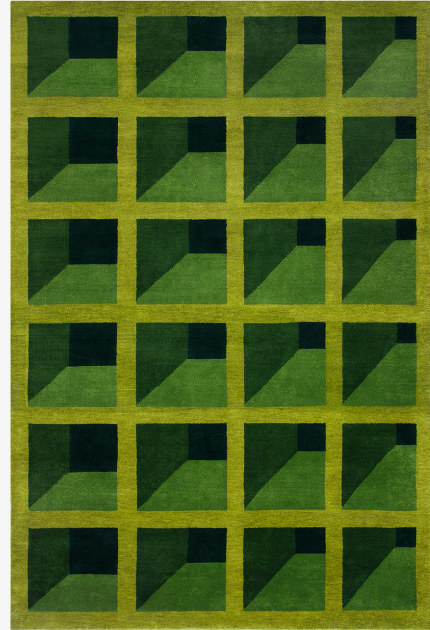

NORDIC KNOTS

GARDEN MAZE - 140X200 CM

Designed by Campbell-Rey with a colorful and art deco-influenced sensibility and the floral motifs of Gustavian style, the neoclassicism of the North. Dating back to the 1780s, with motifs like the wreath and the folding ribbon, alongside ideas taken from the history of garden design, at the heart of this collection. Garden Maze is characterized by lush tones of green reminiscent of hedgerows and is an homage to the formal gardens of Russell Page. The deepening shades of green create a play on perspective and recall the geometric shadows of a hedge maze. The Campbell Rey collection is handmade in small batches. Only a few in each size are available.

COLORS: Green, Brown, Pink, Blue, Red

SIZES:

140x200 cm
170x240 cm
200x300 cm
250x350 cm
300x400 cm

PRICES:

€795
€1 095
€1 695
€2 495
€3 395