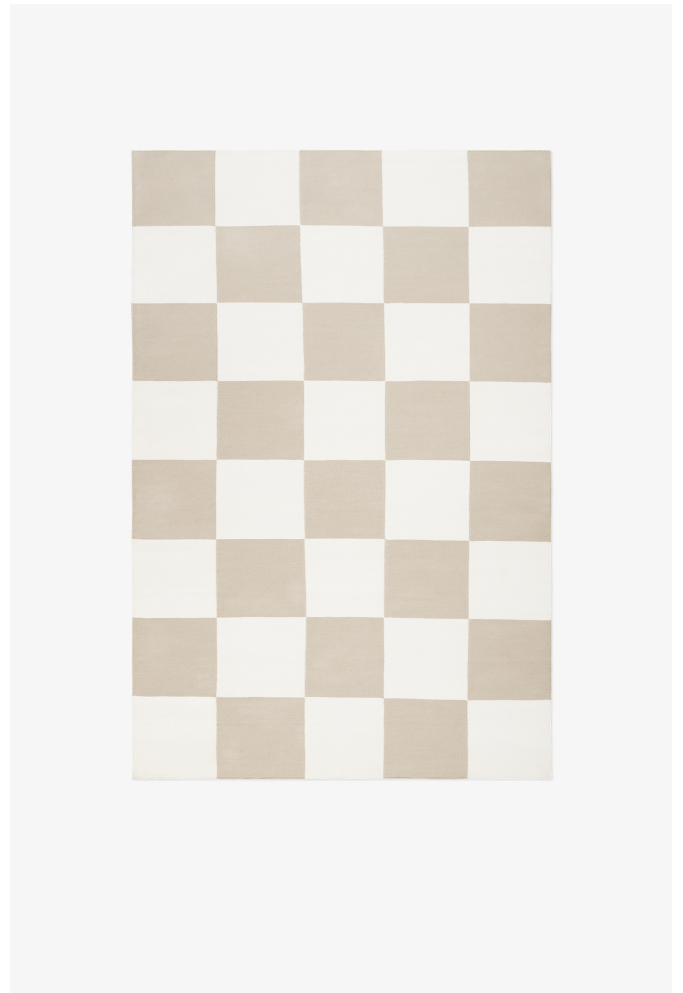

NORDIC KNOTS

SQUARE - SAND - 140X200 CM

Square: the epitome of contemporary cool with an eclectic twist. This graphic flat weave rug, crafted from the finest New Zealand wool, effortlessly enhances any space—whether a sleek urban loft or a charming country home. Available in an array of captivating colors. Sand: A timeless neutral, perfect for creating a serene and balanced atmosphere.

COLORS: Beige, Brown, Green, Red, Blue, White, Yellow, Pink

SIZES:

75x250 cm

140x200 cm

170x240 cm

200x300 cm

250x350 cm

PRICES: