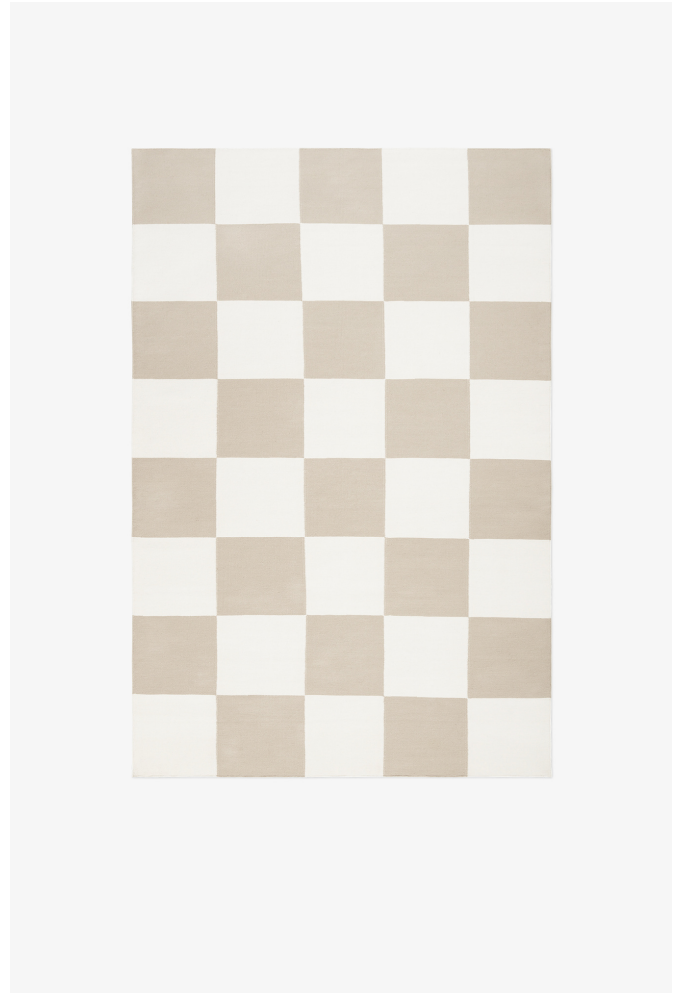

NORDIC KNOTS

SQUARE - SAND - 140X200 CM

Square: the epitome of contemporary cool with an eclectic twist. This graphic flat weave rug, crafted from the finest New Zealand wool, effortlessly enhances any space—whether a sleek urban loft or a charming country home. Available in an array of captivating colors. Sand: A timeless neutral, perfect for creating a serene and balanced atmosphere.

COLORS: Beige, Leo/Yellow, Green/Pink, Red/Orange, Blue/Coral, Black/Cream, Tobacco, Green, Yellow, Faded Nougat, Pale Sand, Sand, Almond, Pink

SIZES:

2.5'x9'

2.5'x12'

2.5'x16'

5'x8'

6'x9'

8'x10'