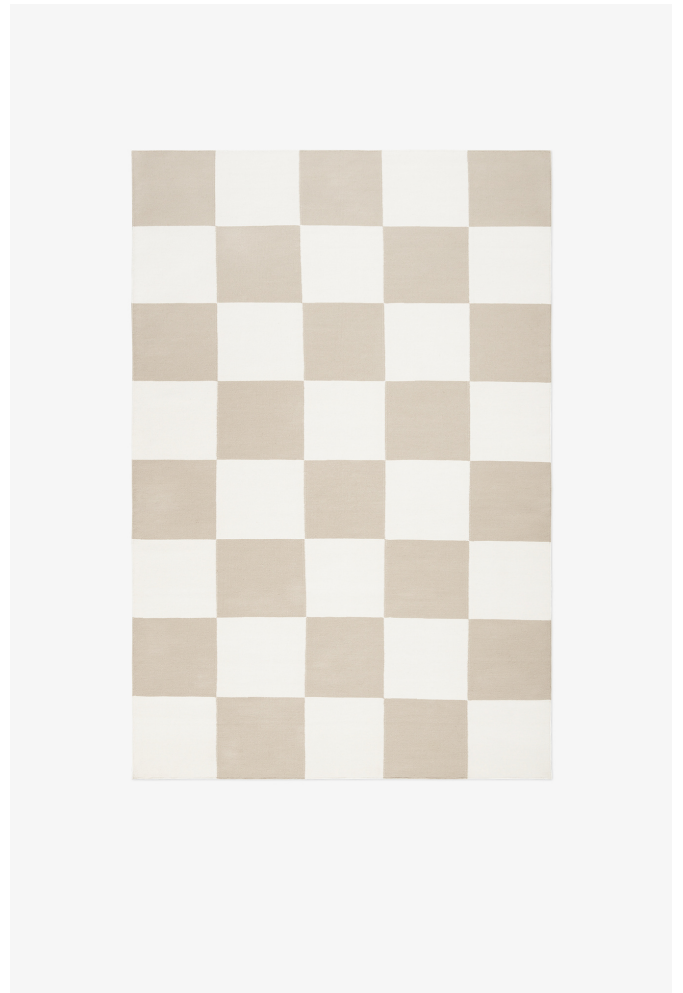

# NORDIC KNOTS

## SQUARE - SAND - 140X200 CM

Square: the epitome of contemporary cool with an eclectic twist. This graphic flat weave rug, crafted from the finest New Zealand wool, effortlessly enhances any space—whether a sleek urban loft or a charming country home. Available in an array of captivating colors. Sand: A timeless neutral, perfect for creating a serene and balanced atmosphere.

**COLORS:** Beige, Brown, Green, Red, Blue, White, Yellow, Pink

## SIZES:

2.5'x9'

2.5'x12'

2.5'x16'

5'x8'

6'x9'

8'x10'

9'x12'