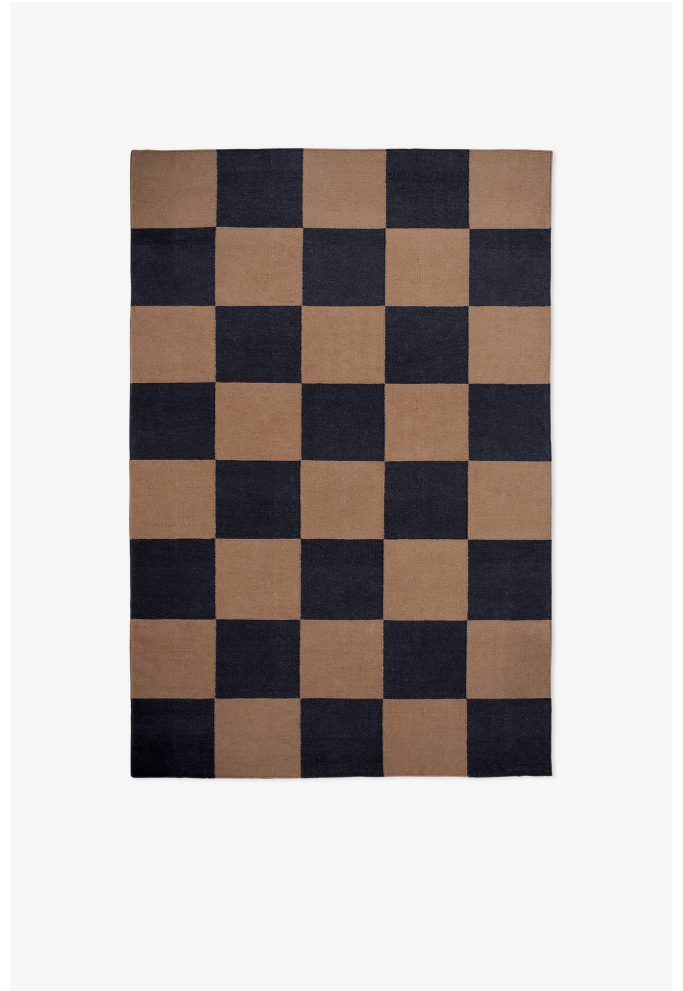

# NORDIC KNOTS

## SQUARE - TOBACCO - 140X200 CM

Square: the epitome of contemporary cool with an eclectic twist. This graphic flat weave rug, crafted from the finest New Zealand wool, effortlessly enhances any space—whether a sleek urban loft or a charming country home. Available in an array of captivating colors. Tobacco: Rich and nostalgic, bringing warmth and depth to your decor.

**COLORS:** Brown, Leo/Yellow, Green/Pink, Red/Orange, Blue/Coral, Black/Cream, Green, Sand, Yellow, Chestnut/Black, Walnut, Pink

## SIZES:

2.5'x9'

2.5'x12'

2.5'x16'

5'x8'

6'x9'

8'x10'

9'x12'