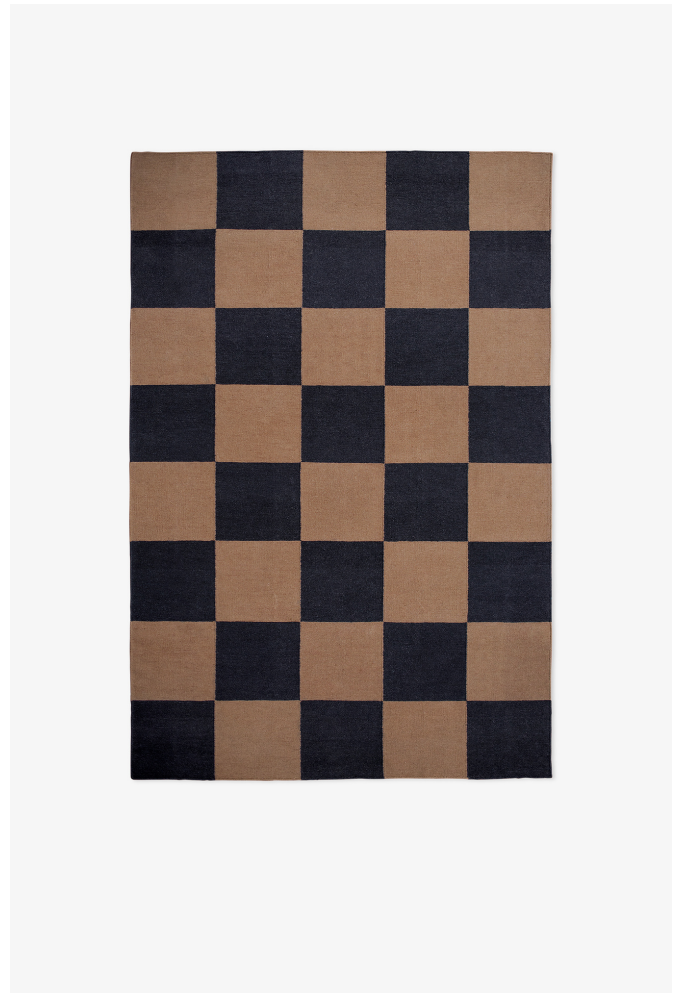

# NORDIC KNOTS

## SQUARE - TOBACCO - 140X200 CM

Square: the epitome of contemporary cool with an eclectic twist. This graphic flat weave rug, crafted from the finest New Zealand wool, effortlessly enhances any space—whether a sleek urban loft or a charming country home. Available in an array of captivating colors. Tobacco: Rich and nostalgic, bringing warmth and depth to your decor.

COLORS: Brown, Green, Red, Blue, White, Yellow, Pink

## SIZES:

2.5'x9'

2.5'x12'

2.5'x16'

5'x8'

6'x9'

8'x10'

9'x12'