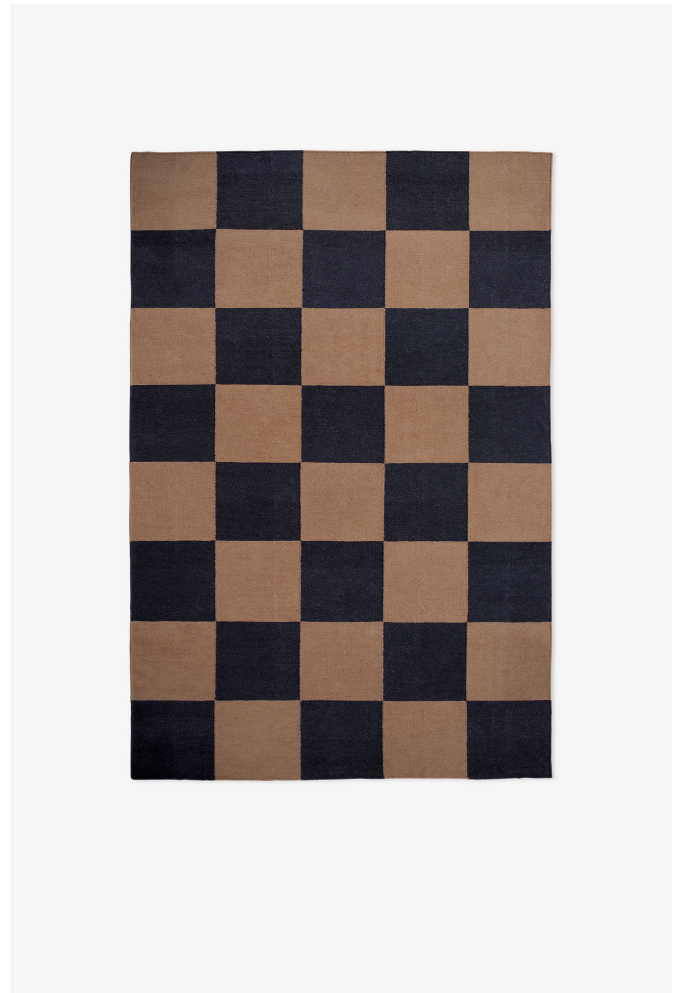

NORDIC KNOTS

SQUARE - TOBACCO - 140X200 CM

Square: the epitome of contemporary cool with an eclectic twist. This graphic flat weave rug, crafted from the finest New Zealand wool, effortlessly enhances any space—whether a sleek urban loft or a charming country home. Available in an array of captivating colors. Tobacco: Rich and nostalgic, bringing warmth and depth to your decor.

COLORS: Brown, Green, Red, Blue, White, Yellow, Pink

SIZES:

2.5'x9'

2.5'x12'

2.5'x16'

5'x8'

6'x9'

8'x10'