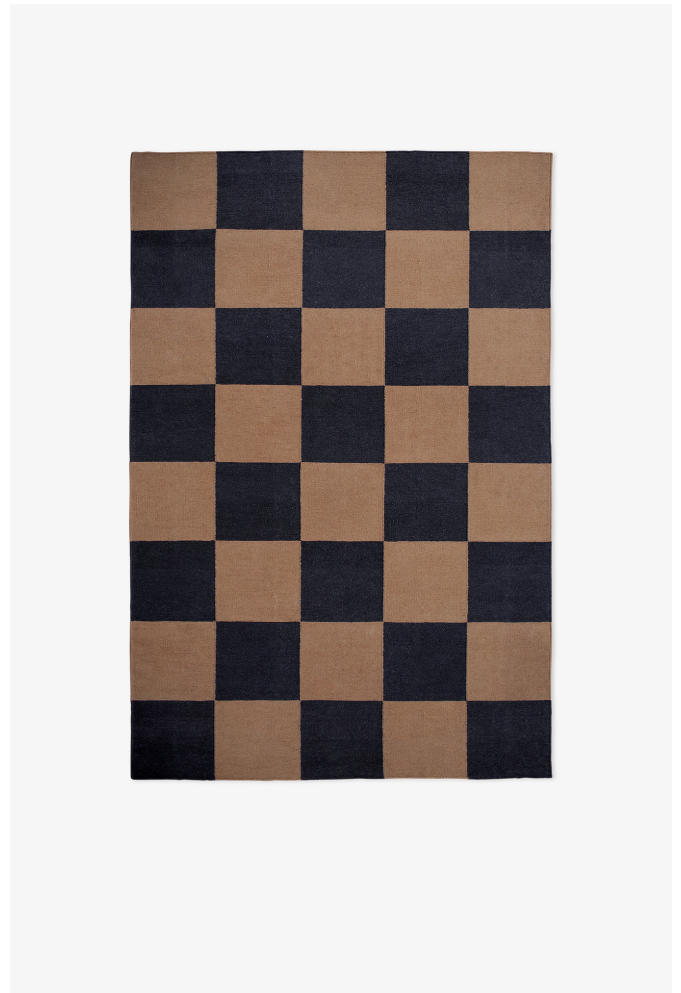

# NORDIC KNOTS

## SQUARE - TOBACCO - 140X200 CM

Square: the epitome of contemporary cool with an eclectic twist. This graphic flat weave rug, crafted from the finest New Zealand wool, effortlessly enhances any space—whether a sleek urban loft or a charming country home. Available in an array of captivating colors. Tobacco: Rich and nostalgic, bringing warmth and depth to your decor.

**COLORS:** Brown, Leo/Yellow, Green/Pink, Red/Orange, Blue/Coral, Black/Cream, Green, Sand, Yellow, Chestnut/Black, Walnut, Pink

## SIZES:

2.5'x9'

2.5'x12'

2.5'x16'

5'x8'

6'x9'

8'x10'

9'x12'