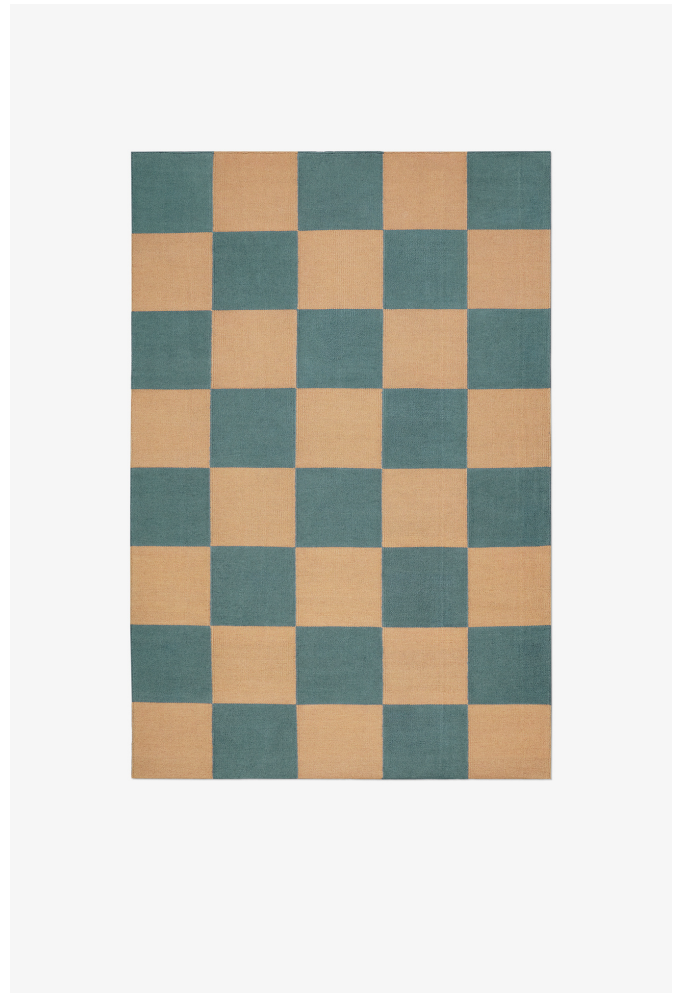

NORDIC KNOTS

SQUARE - BLUE/CORAL - 140X200 CM

Square: the epitome of contemporary cool with an eclectic twist. This graphic flat weave rug, crafted from the finest New Zealand wool, effortlessly enhances any space—whether a sleek urban loft or a charming country home. Available in an array of captivating colors. Blue/Coral: Coastal cool, evoking a breezy, laid-back vibe.

COLORS: Blue, Brown, Green, Red, White, Yellow

SIZES:

5'x8'

6'x9'

8'x10'

9'x12'

PRICES: