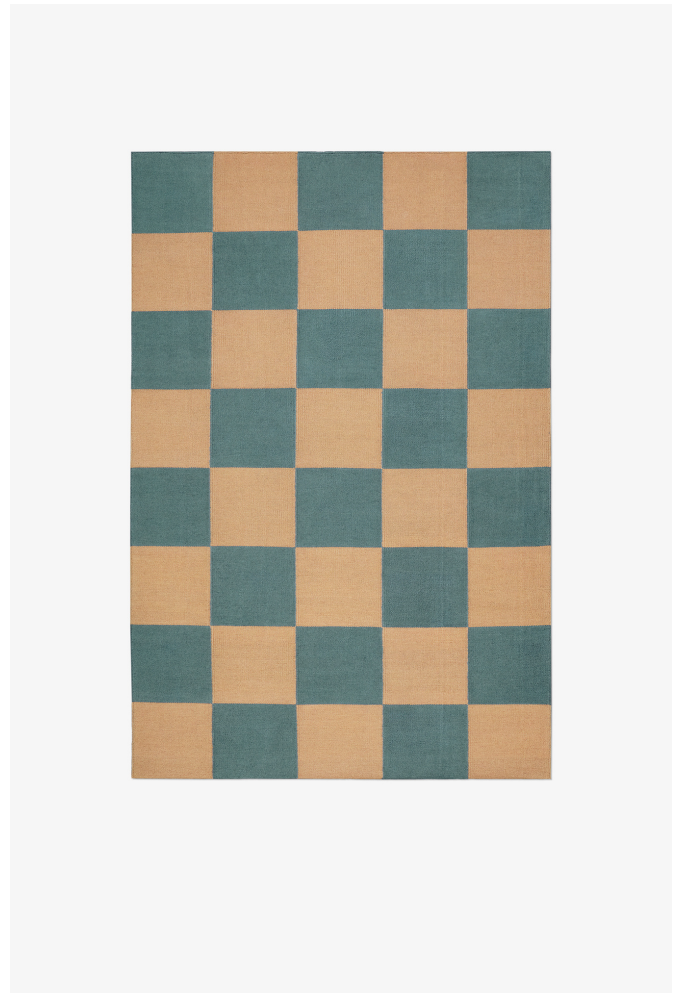

NORDIC KNOTS

SQUARE - BLUE/CORAL - 140X200 CM

Square: the epitome of contemporary cool with an eclectic twist. This graphic flat weave rug, crafted from the finest New Zealand wool, effortlessly enhances any space—whether a sleek urban loft or a charming country home. Available in an array of captivating colors. Blue/Coral: Coastal cool, evoking a breezy, laid-back vibe.

COLORS: Blue, Brown, Green, Red, White, Yellow

SIZES:

5'x8'

6'x9'

8'x10'

9'x12'

PRICES:

\$495.00