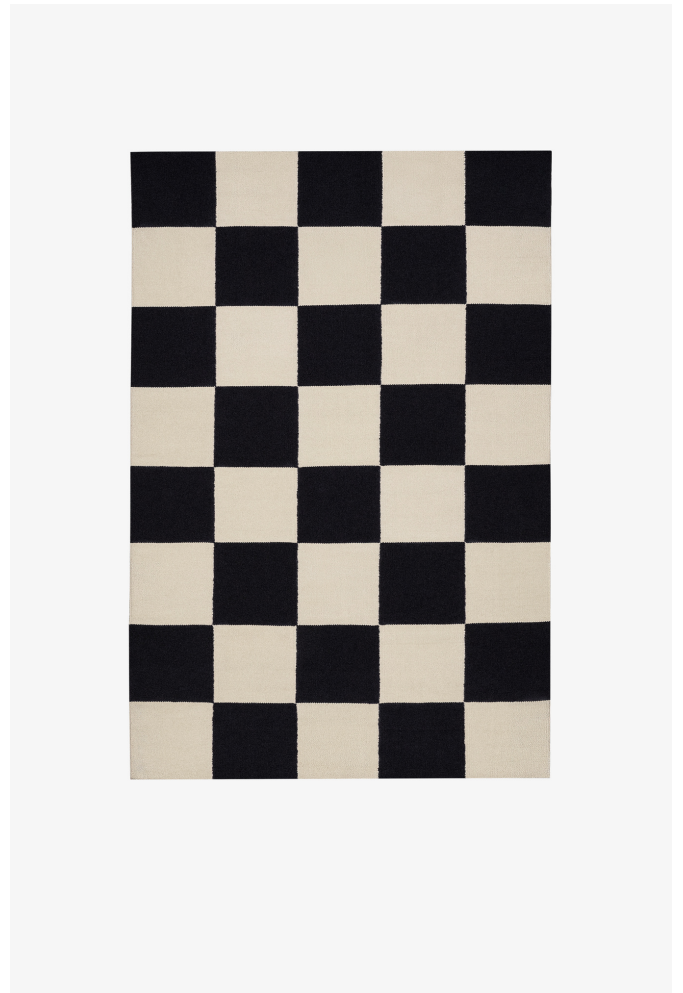

NORDIC KNOTS

SQUARE - BLACK/CREAM - 140X200 CM

Square: the epitome of contemporary cool with an eclectic twist. This graphic flat weave rug, crafted from the finest New Zealand wool, effortlessly enhances any space—whether a sleek urban loft or a charming country home. Available in an array of captivating colors. Black/Cream: Monochromatic elegance for a chic and modern look.

COLORS: White, Brown, Green, Red, Blue, Yellow

SIZES:

5'x8'

6'x9'

8'x10'

9'x12'

PRICES: