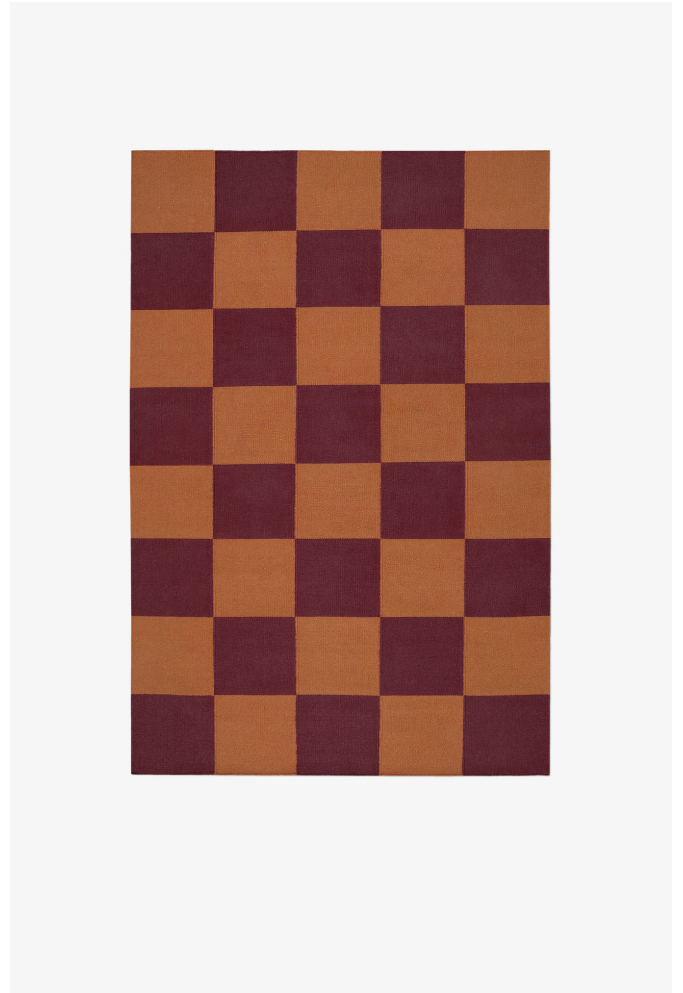

NORDIC KNOTS

SQUARE - RED/ORANGE - 140X200 CM

Square: the epitome of contemporary cool with an eclectic twist. This graphic flat weave rug, crafted from the finest New Zealand wool, effortlessly enhances any space—whether a sleek urban loft or a charming country home. Available in an array of captivating colors. **Red/Orange:** Bold and fiery, making a striking statement in any room.

COLORS: Red, Brown, Green, Blue, White, Yellow

SIZES:

5'x8'

6'x9'

8'x10'

9'x12'

PRICES: