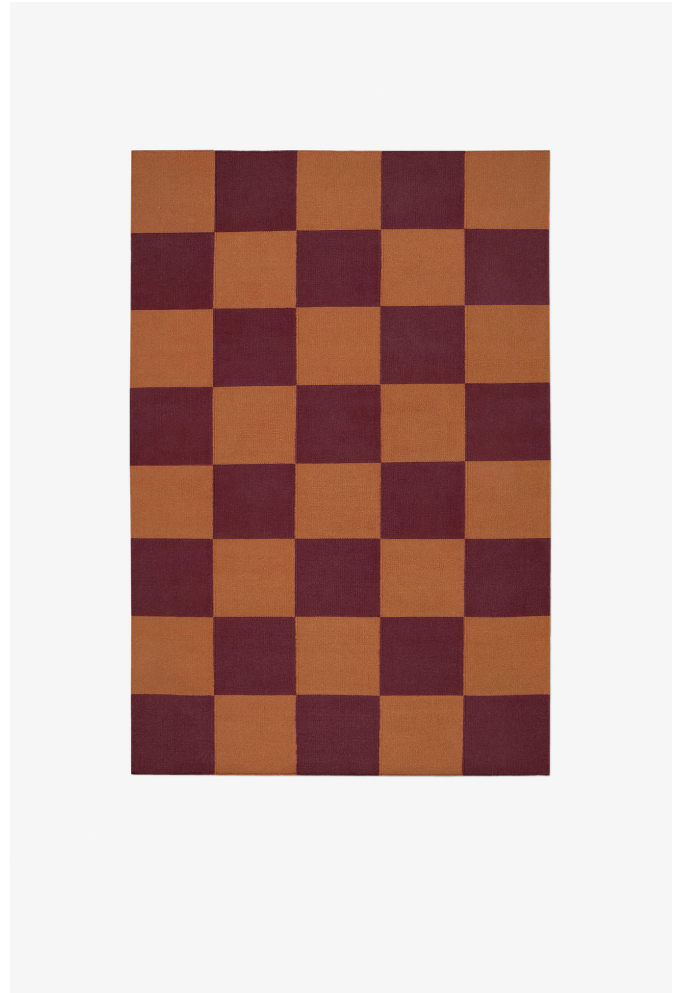

# NORDIC KNOTS

SQUARE - RED/ORANGE - 140X200 CM

**Square:** the epitome of contemporary cool with an eclectic twist. This graphic flat weave rug, crafted from the finest New Zealand wool, effortlessly enhances any space—whether a sleek urban loft or a charming country home. Available in an array of captivating colors. **Red/Orange:** Bold and fiery, making a striking statement in any room.

**COLORS:** Red, Brown, Green, Blue, White, Yellow

**SIZES:**

5'x8'

6'x9'

8'x10'

9'x12'

**PRICES:**