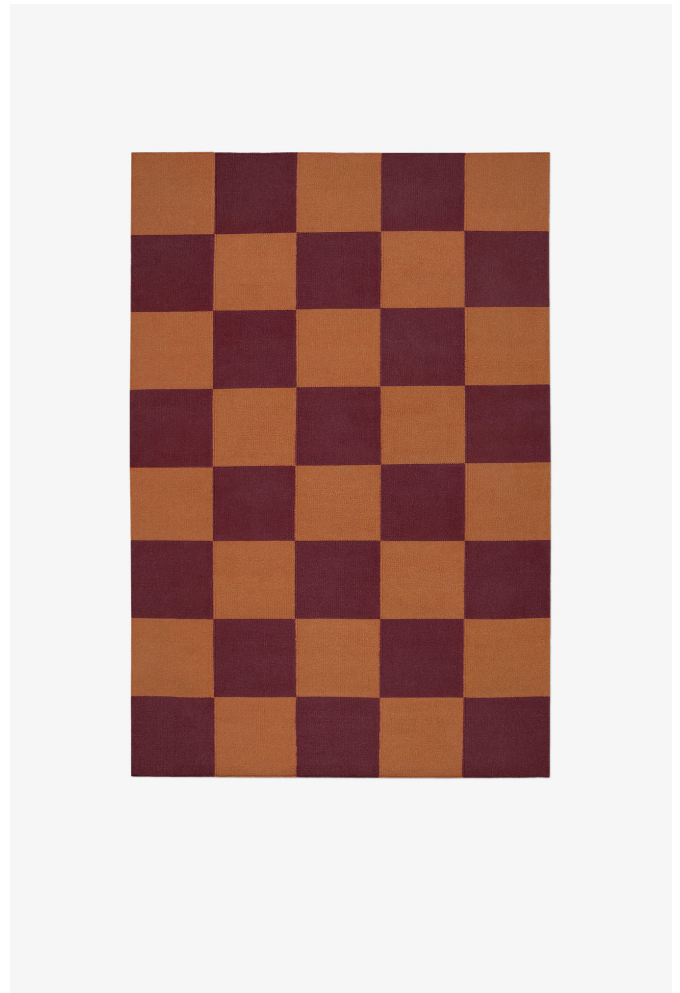

NORDIC KNOTS

SQUARE - RED/ORANGE - 140X200 CM

Square: the epitome of contemporary cool with an eclectic twist. This graphic flat weave rug, crafted from the finest New Zealand wool, effortlessly enhances any space—whether a sleek urban loft or a charming country home. Available in an array of captivating colors. Red/Orange: Bold and fiery, making a striking statement in any room.

COLORS: Red, Brick Red, Leo/Yellow, Green/Pink, Blue/Coral, Black/Cream, Tobacco, Green, Sand, Yellow

SIZES:

140x200 cm
170x240 cm
200x300 cm
250x350 cm

PRICES:

€395
€595
€895
€1 295