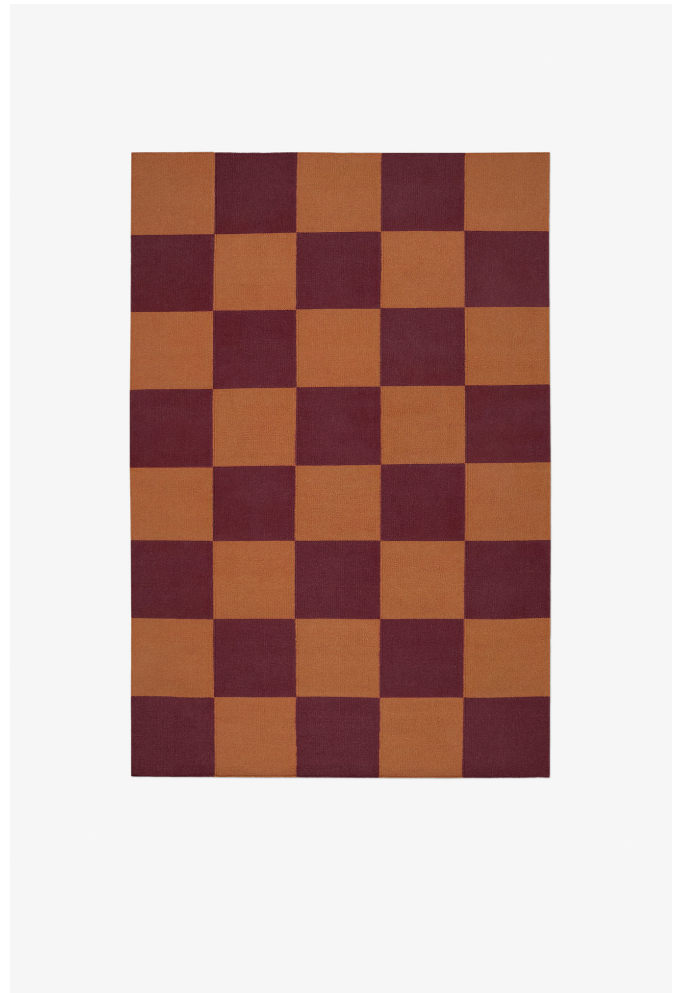

NORDIC KNOTS

SQUARE - RED/ORANGE - 140X200 CM

Square: the epitome of contemporary cool with an eclectic twist. This graphic flat weave rug, crafted from the finest New Zealand wool, effortlessly enhances any space—whether a sleek urban loft or a charming country home. Available in an array of captivating colors. Red/Orange: Bold and fiery, making a striking statement in any room.

COLORS: Red, Brick Red, Leo/Yellow, Green/Pink, Blue/Coral, Black/Cream, Tobacco, Green, Sand, Yellow

SIZES:

140x200 cm
170x240 cm
200x300 cm
250x350 cm

PRICES:

€395
€595
€895
€1 295