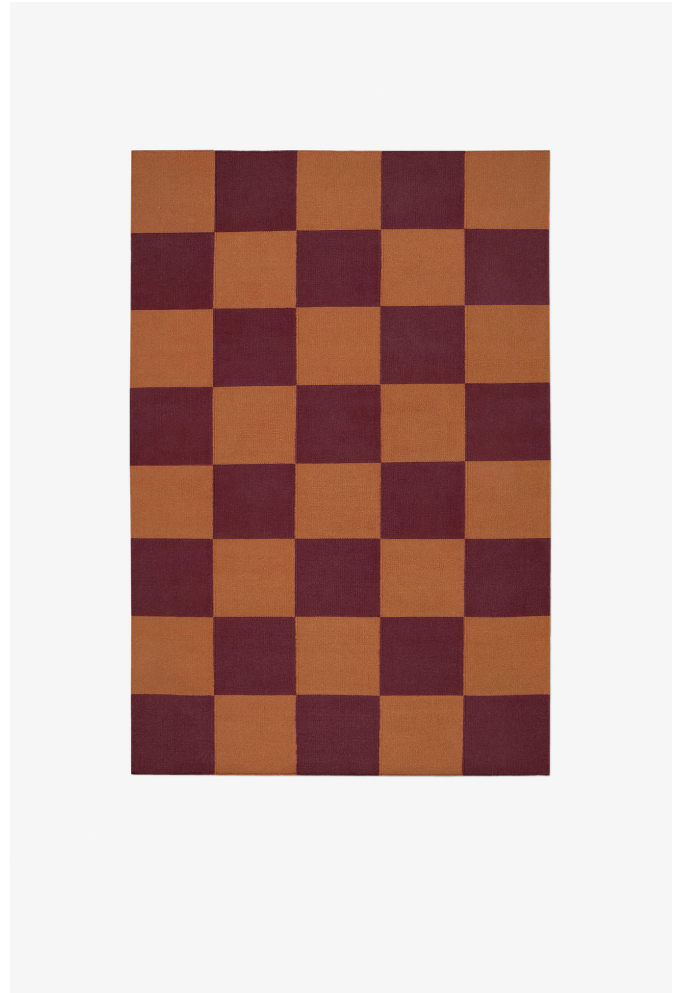

NORDIC KNOTS

SQUARE - RED/ORANGE - 140X200 CM

Square: the epitome of contemporary cool with an eclectic twist. This graphic flat weave rug, crafted from the finest New Zealand wool, effortlessly enhances any space—whether a sleek urban loft or a charming country home. Available in an array of captivating colors. Red/Orange: Bold and fiery, making a striking statement in any room.

COLORS: Red, Brown, Green, Blue, White, Yellow

SIZES:

140x200 cm
170x240 cm
200x300 cm
250x350 cm

PRICES:

€395
€595
€895
€1 295