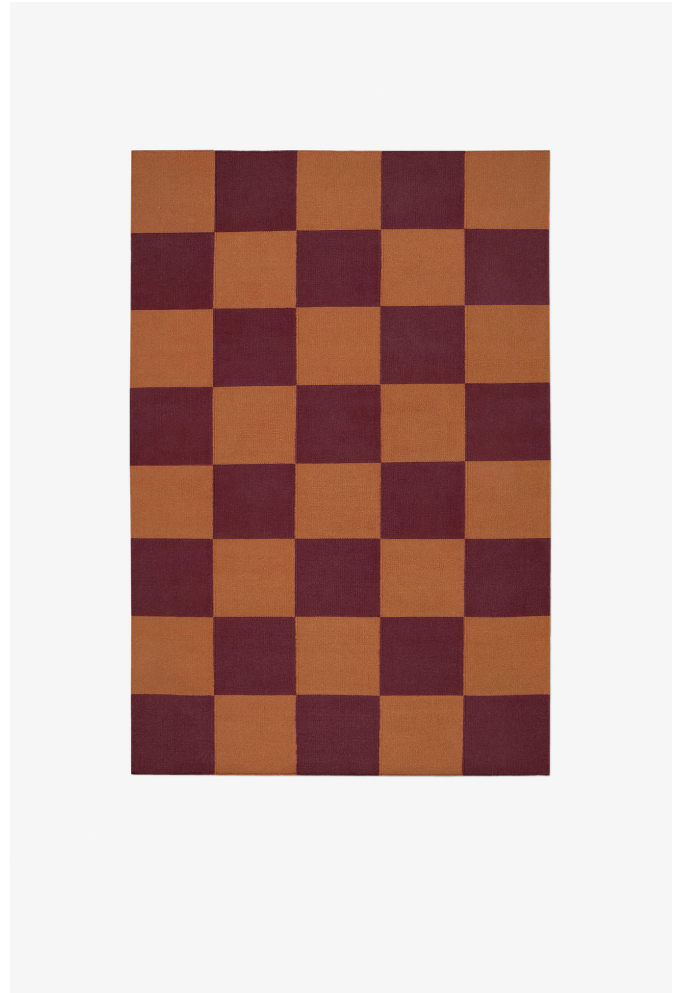

# NORDIC KNOTS

## SQUARE - RED/ORANGE - 140X200 CM

Square: the epitome of contemporary cool with an eclectic twist. This graphic flat weave rug, crafted from the finest New Zealand wool, effortlessly enhances any space—whether a sleek urban loft or a charming country home. Available in an array of captivating colors. Red/Orange: Bold and fiery, making a striking statement in any room.

COLORS: Red, Brown, Green, Blue, White, Yellow