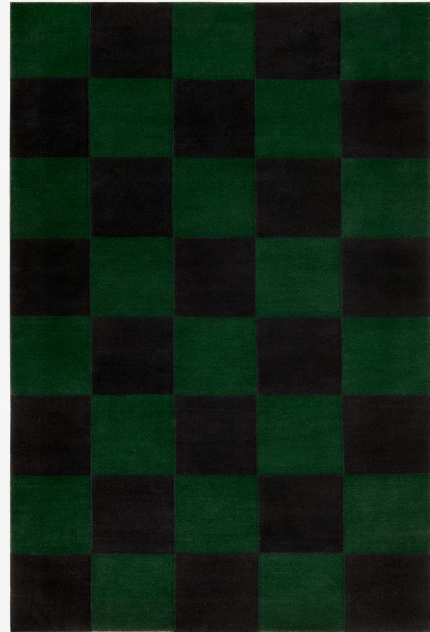

NORDIC KNOTS

SQUARE - GREEN - 140X200 CM

Square: the epitome of contemporary cool with an eclectic twist. This graphic flat weave rug, crafted from the finest New Zealand wool, effortlessly enhances any space—whether a sleek urban loft or a charming country home. Available in an array of captivating colors. Green: A deep dark grounding green.

COLORS: Green, Brown, Red, Blue, White, Yellow

SIZES:

6'x9'

8'x10'

9'x12'

PRICES:

\$695.00

\$995.00