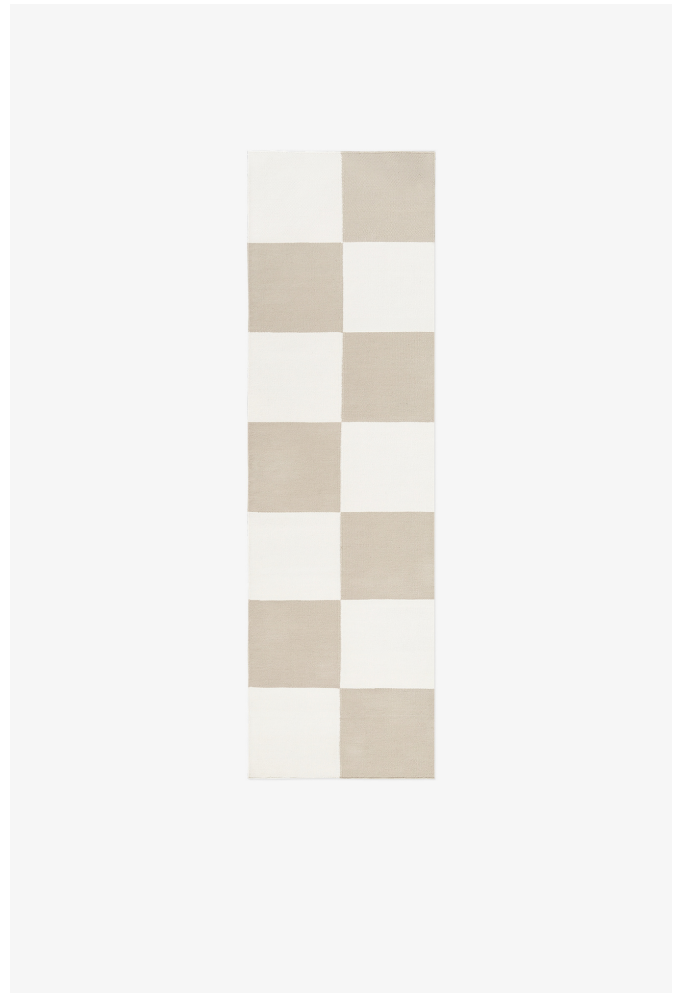

NORDIC KNOTS

SQUARE - SAND - 140X200 CM

Square: the epitome of contemporary cool with an eclectic twist. This graphic flat weave rug, crafted from the finest New Zealand wool, effortlessly enhances any space—whether a sleek urban loft or a charming country home. Available in an array of captivating colors. Sand is a timeless neutral, perfect for creating a serene and balanced atmosphere.

COLORS: Beige, Brown

SIZES:

2.5'x9'

2.5'x12'

2.5'x16'

PRICES:

\$295.00

\$395.00