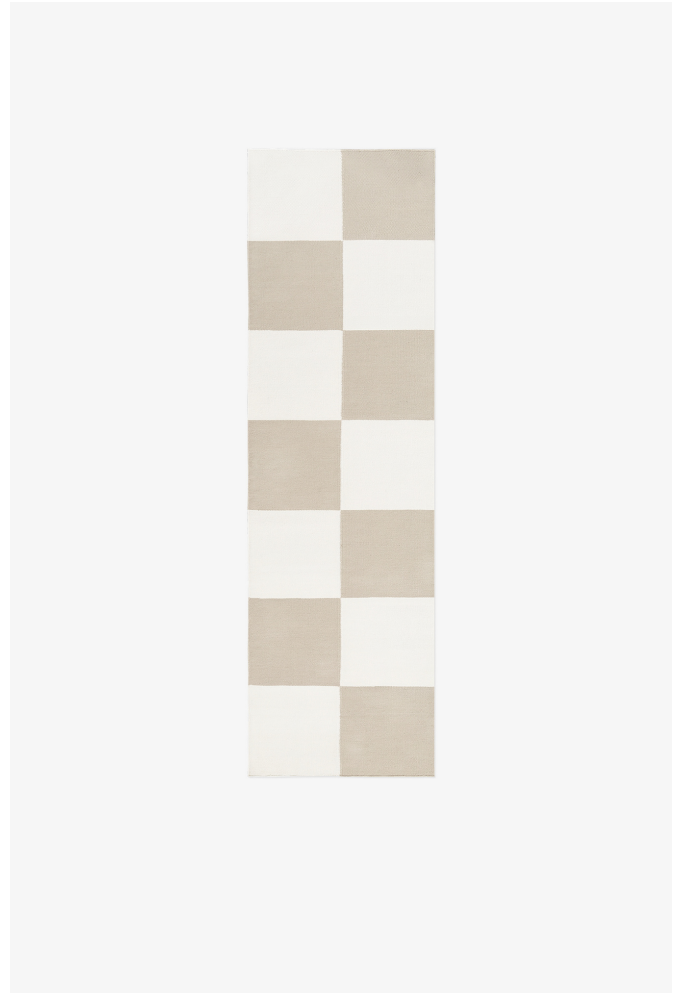

# NORDIC KNOTS

SQUARE - SAND - 140X200 CM

Square: the epitome of contemporary cool with an eclectic twist. This graphic flat weave rug, crafted from the finest New Zealand wool, effortlessly enhances any space—whether a sleek urban loft or a charming country home. Available in an array of captivating colors. Sand: A timeless neutral, perfect for creating a serene and balanced atmosphere.

COLORS: Beige, Brown

SIZES:

2.5'x9'

2.5'x12'

2.5'x16'

PRICES:

\$295.00

\$395.00