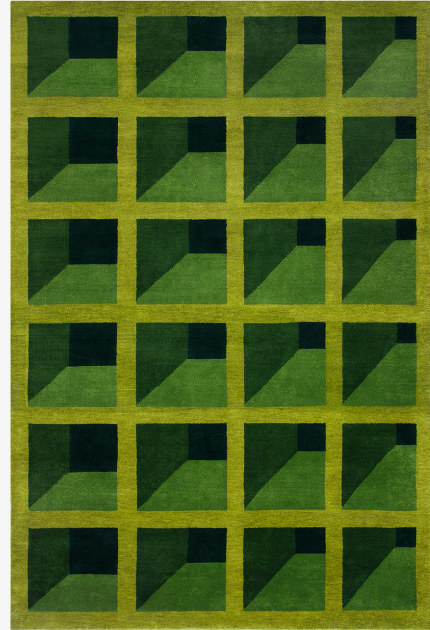

NORDIC KNOTS

GARDEN MAZE - 140X200 CM

Designed by Campbell-Rey with a colorful and art deco-influenced sensibility and the floral motifs of Gustavian style, the neoclassicism of the North. Dating back to the 1780s, with motifs like the wreath and the folding ribbon, alongside ideas taken from the history of garden design, at the heart of this collection. Garden Maze is characterized by lush tones of green reminiscent of hedgerows and is an homage to the formal gardens of Russell Page. The deepening shades of green create a play on perspective and recall the geometric shadows of a hedge maze. The Campbell Rey collection is handmade in small batches. Only a few in each size are available.

COLORS: Green, Brown, Pink, Blue, Red

SIZES:

5'x8'
6'x9'
8'x10'
9'x12'
10'x14'

PRICES:

\$1,095.00
\$1,395.00
\$2,195.00
\$2,995.00
\$3,795.00