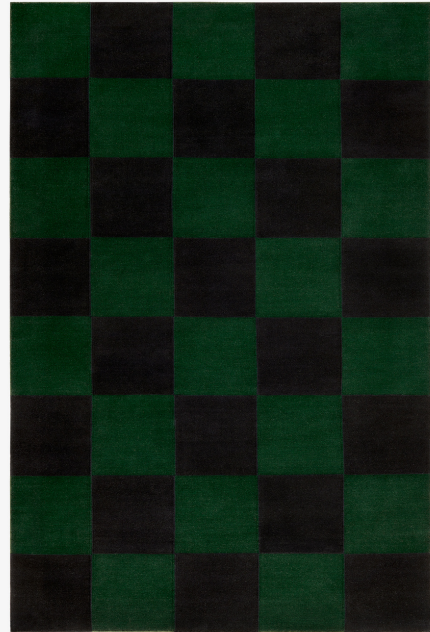

# NORDIC KNOTS

## SQUARE - GREEN - 140X200 CM

Square: the epitome of contemporary cool with an eclectic twist. This graphic flat weave rug, crafted from the finest New Zealand wool, effortlessly enhances any space—whether a sleek urban loft or a charming country home. Available in an array of captivating colors. Green: A deep dark grounding green.

COLORS: Green, Brown, Red, Blue, White, Yellow

## SIZES:

6'x9'

8'x10'

9'x12'