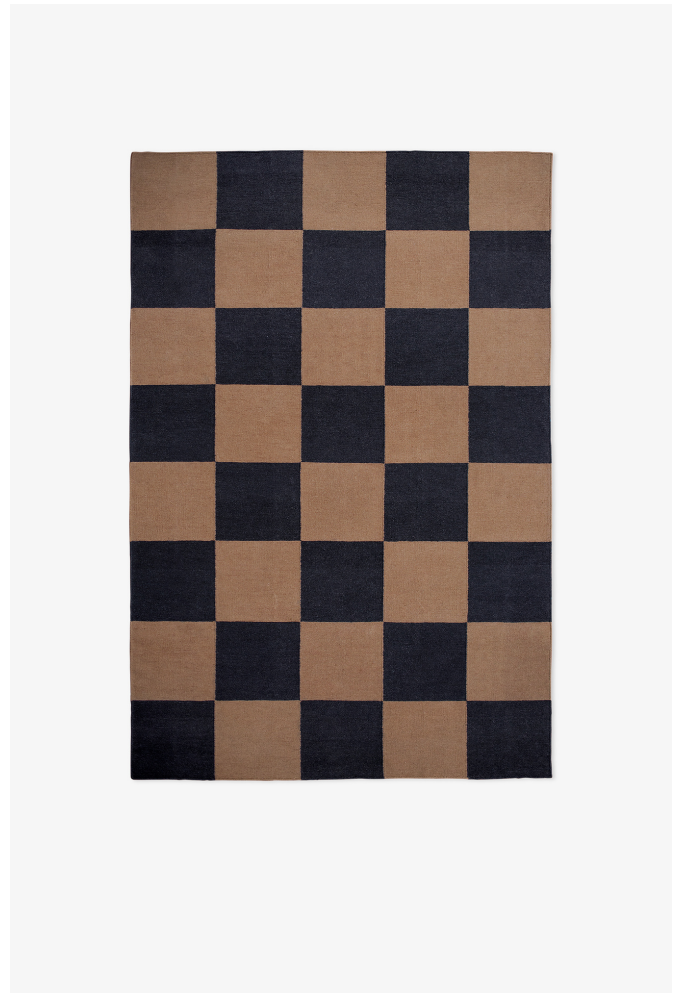

NORDIC KNOTS

SQUARE - TOBACCO - 140X200 CM

Square: the epitome of contemporary cool with an eclectic twist. This graphic flat weave rug, crafted from the finest New Zealand wool, effortlessly enhances any space—whether a sleek urban loft or a charming country home. Available in an array of captivating colors. Tobacco: Rich and nostalgic, bringing warmth and depth to your decor.

COLORS: Brown, Leo/Yellow, Green/Pink, Red/Orange, Blue/Coral, Black/Cream, Green, Sand, Yellow, Chestnut/Black, Walnut, Pink

SIZES:

2.5'x9'

2.5'x12'

2.5'x16'

5'x8'

6'x9'

8'x10'