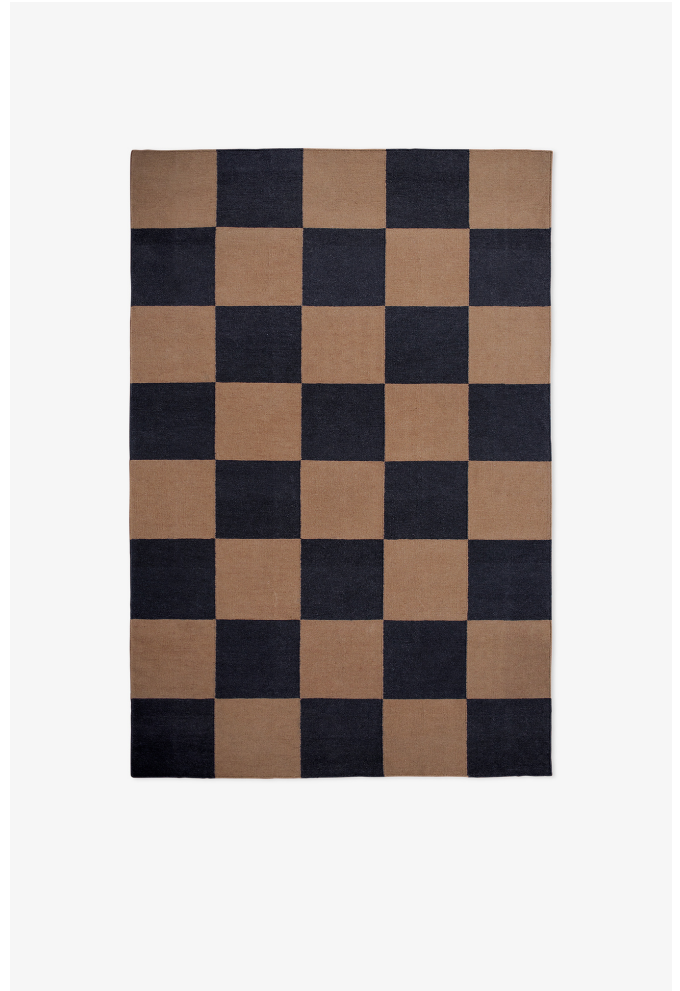

NORDIC KNOTS

SQUARE - TOBACCO - 140X200 CM

Square: the epitome of contemporary cool with an eclectic twist. This graphic flat weave rug, crafted from the finest New Zealand wool, effortlessly enhances any space—whether a sleek urban loft or a charming country home. Available in an array of captivating colors. Tobacco: Rich and nostalgic, bringing warmth and depth to your decor.

COLORS: Brown, Leo/Yellow, Green/Pink, Red/Orange, Blue/Coral, Black/Cream, Green, Sand, Yellow, Chestnut/Black, Walnut, Pink

SIZES:

2.5'x9'

2.5'x12'

2.5'x16'

5'x8'

6'x9'

8'x10'