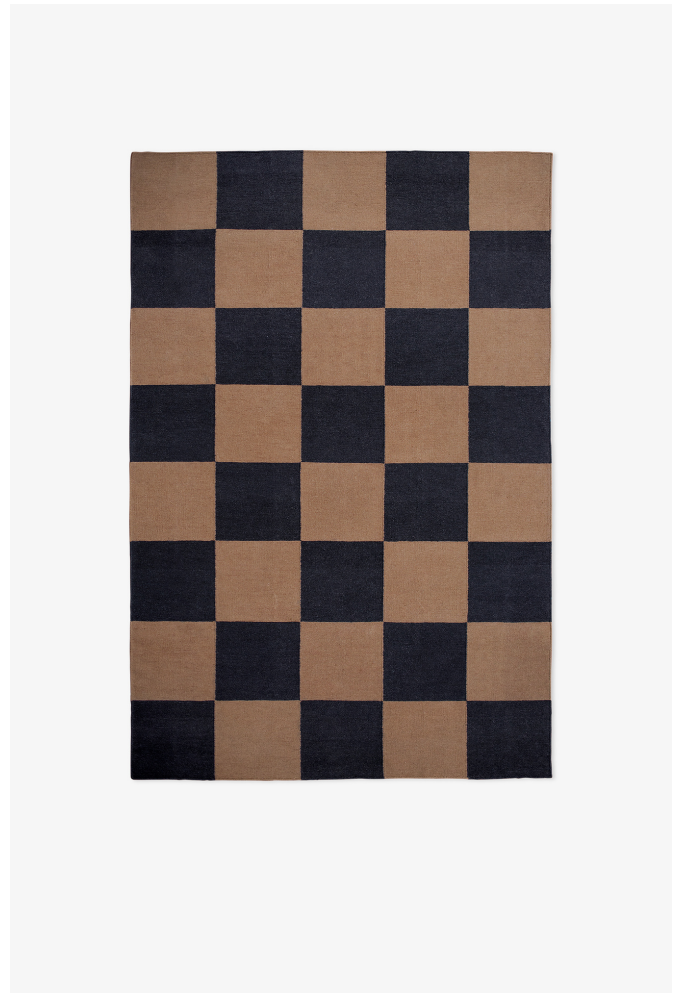

NORDIC KNOTS

SQUARE - TOBACCO - 140X200 CM

Square: the epitome of contemporary cool with an eclectic twist. This graphic flat weave rug, crafted from the finest New Zealand wool, effortlessly enhances any space—whether a sleek urban loft or a charming country home. Available in an array of captivating colors. Tobacco: Rich and nostalgic, bringing warmth and depth to your decor.

COLORS: Brown, Green, Red, Blue, White, Yellow, Pink

SIZES:

2.5'x9'

2.5'x12'

2.5'x16'

5'x8'

6'x9'

8'x10'