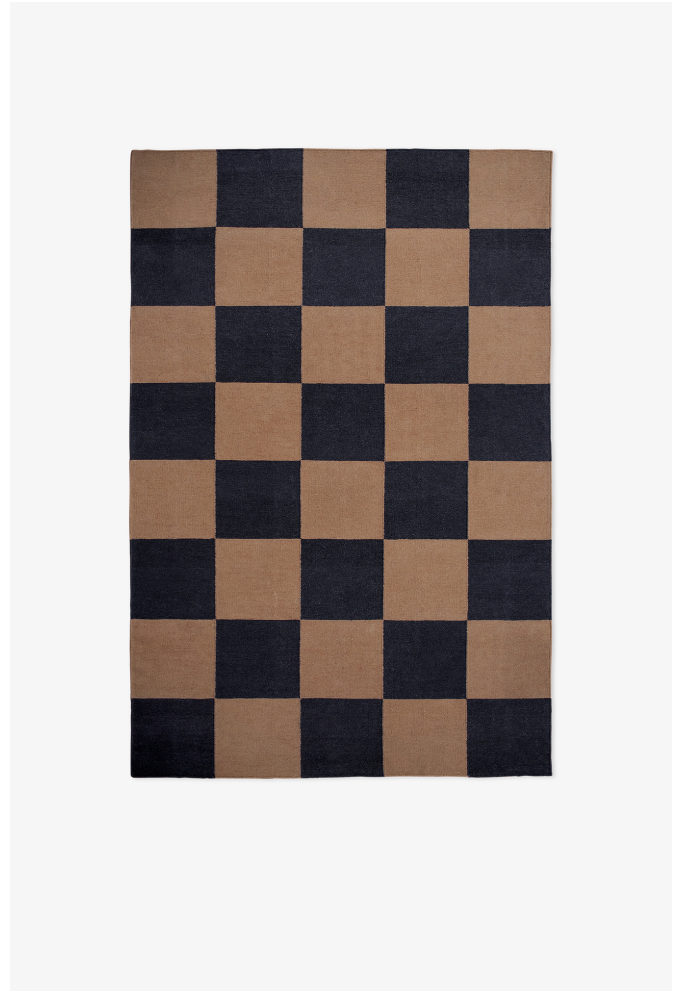

# NORDIC KNOTS

## SQUARE - TOBACCO - 140X200 CM

Square: the epitome of contemporary cool with an eclectic twist. This graphic flat weave rug, crafted from the finest New Zealand wool, effortlessly enhances any space—whether a sleek urban loft or a charming country home. Available in an array of captivating colors. Tobacco: Rich and nostalgic, bringing warmth and depth to your decor.

COLORS: Brown, Green, Red, Blue, White, Yellow, Pink

## SIZES:

2.5'x9'

2.5'x12'

2.5'x16'

5'x8'

6'x9'

8'x10'

9'x12'