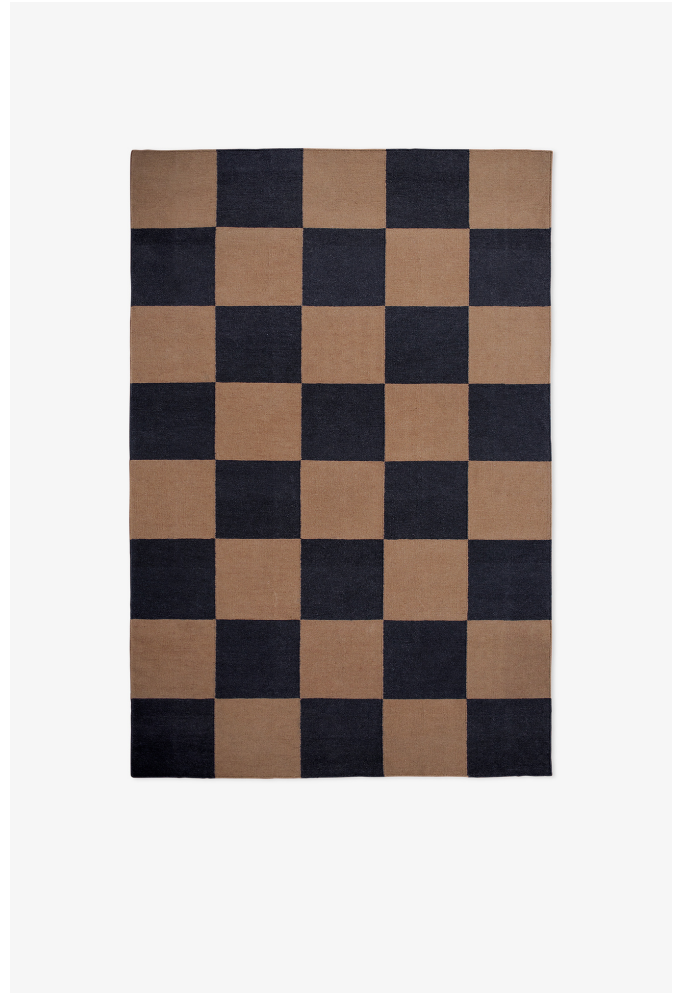

NORDIC KNOTS

SQUARE - TOBACCO - 140X200 CM

Square: the epitome of contemporary cool with an eclectic twist. This graphic flat weave rug, crafted from the finest New Zealand wool, effortlessly enhances any space—whether a sleek urban loft or a charming country home. Available in an array of captivating colors. Tobacco: Rich and nostalgic, bringing warmth and depth to your decor.

COLORS: Brown, Leo/Yellow, Green/Pink, Red/Orange, Blue/Coral, Black/Cream, Green, Sand, Yellow, Chestnut/Black, Walnut, Pink

SIZES:

2.5'x9'

2.5'x12'

2.5'x16'

5'x8'

6'x9'

8'x10'