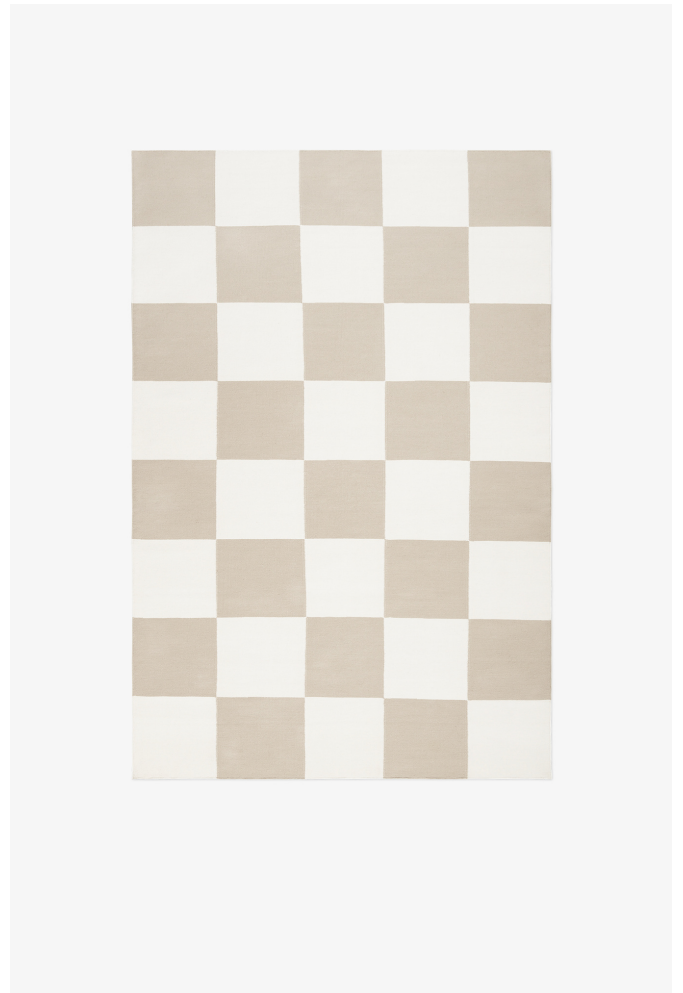

NORDIC KNOTS

SQUARE - SAND - 140X200 CM

Square: the epitome of contemporary cool with an eclectic twist. This graphic flat weave rug, crafted from the finest New Zealand wool, effortlessly enhances any space—whether a sleek urban loft or a charming country home. Available in an array of captivating colors. Sand: A timeless neutral, perfect for creating a serene and balanced atmosphere.

COLORS: Beige, Leo/Yellow, Green/Pink, Red/Orange, Blue/Coral, Black/Cream, Tobacco, Green, Yellow, Faded Nougat, Pale Sand, Sand, Almond, Pink

SIZES:

2.5'x9'

2.5'x12'

2.5'x16'

5'x8'

6'x9'

8'x10'