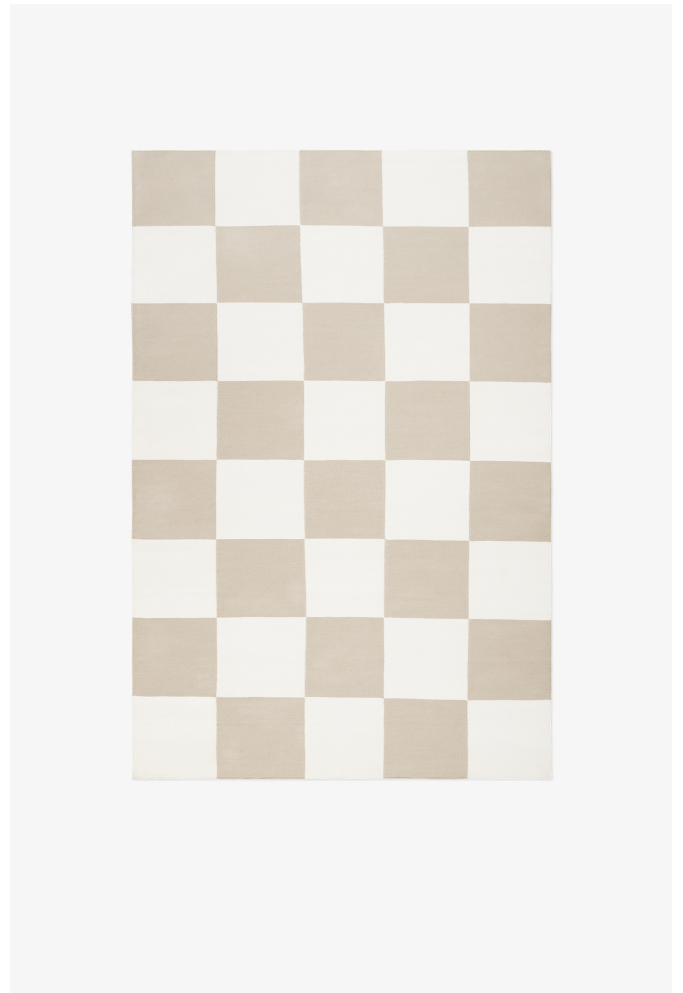

# NORDIC KNOTS

## SQUARE - SAND - 140X200 CM

Square: the epitome of contemporary cool with an eclectic twist. This graphic flat weave rug, crafted from the finest New Zealand wool, effortlessly enhances any space—whether a sleek urban loft or a charming country home. Available in an array of captivating colors. Sand: A timeless neutral, perfect for creating a serene and balanced atmosphere.

**COLORS:** Beige, Leo/Yellow, Green/Pink, Red/Orange, Blue/Coral, Black/Cream, Tobacco, Green, Yellow, Faded Nougat, Pale Sand, Sand, Almond, Pink

## SIZES:

2.5'x9'

2.5'x12'

2.5'x16'

5'x8'

6'x9'

8'x10'

9'x12'