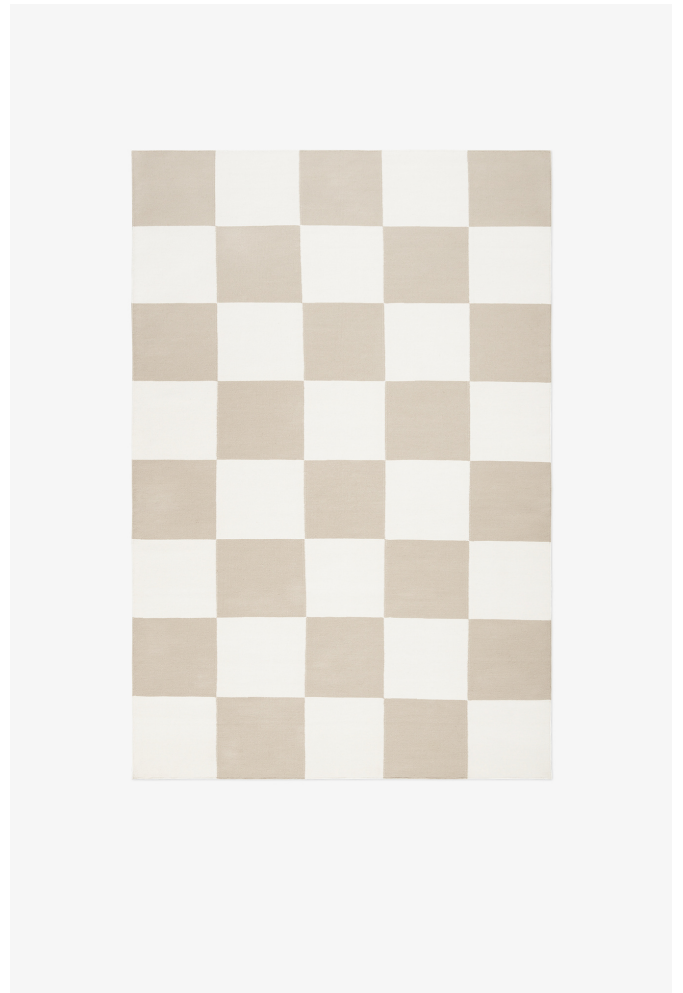

NORDIC KNOTS

SQUARE - SAND - 140X200 CM

Square: the epitome of contemporary cool with an eclectic twist. This graphic flat weave rug, crafted from the finest New Zealand wool, effortlessly enhances any space—whether a sleek urban loft or a charming country home. Available in an array of captivating colors. Sand: A timeless neutral, perfect for creating a serene and balanced atmosphere.

COLORS: Beige, Brown, Green, Red, Blue, White, Yellow, Pink

SIZES:

2.5'x9'

2.5'x12'

2.5'x16'

5'x8'

6'x9'

8'x10'