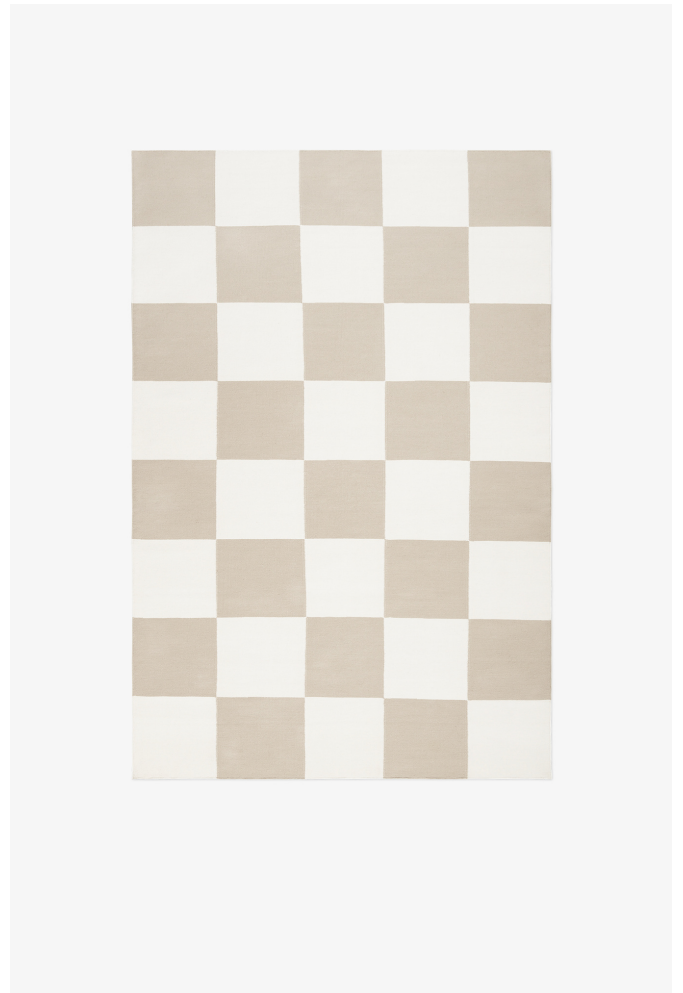

NORDIC KNOTS

SQUARE - SAND - 140X200 CM

Square is a flat weave rug with refined graphic squares designed to transform even the simplest room with modern bohemian elegance. Skillfully crafted from New Zealand wool in earthy hues to warm up your home. It is woven straight through, so you can use both sides of the rug, should you need to. The Square collection is handmade in small batches. Only a few in each size are available.

COLORS: Beige, Brown, Yellow, Green, Pink

SIZES:

2.5'x9'

2.5'x12'

2.5'x16'

5'x8'

6'x9'

8'x10'