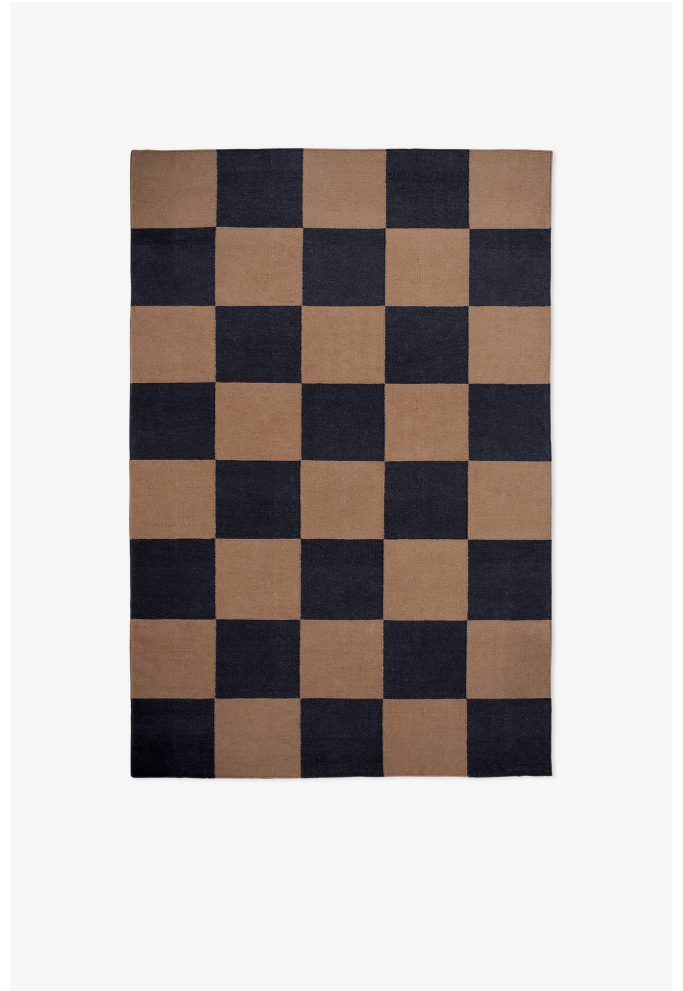

NORDIC KNOTS

SQUARE - TOBACCO - 140X200 CM

Square is a flat weave rug with refined graphic squares designed to transform even the simplest room with modern bohemian elegance. Skillfully crafted from New Zealand wool in earthy hues to warm up your home. It is woven straight through, so you can use both sides of the rug, should you need to. The Square collection is handmade in small batches. Only a few in each size are available.

COLORS: Brown, Yellow, Green, Pink

SIZES:

75x250 cm

75x350 cm

140x200 cm

170x240 cm

200x300 cm

250x350 cm