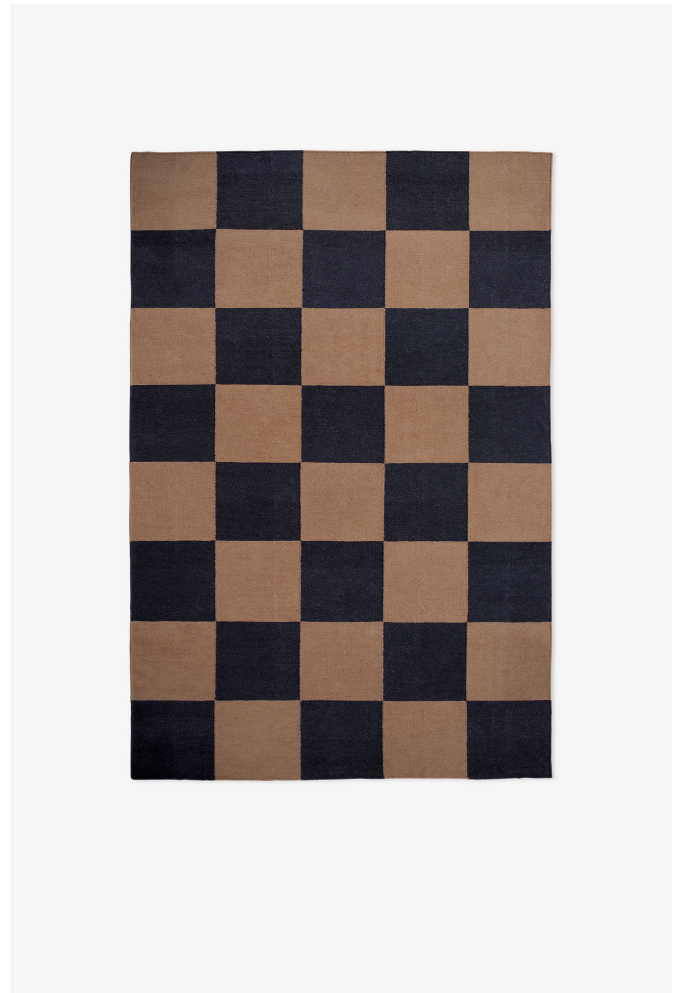

# NORDIC KNOTS

## SQUARE - TOBACCO - 140X200 CM

Square: the epitome of contemporary cool with an eclectic twist. This graphic flat weave rug, crafted from the finest New Zealand wool, effortlessly enhances any space—whether a sleek urban loft or a charming country home. Available in an array of captivating colors. Tobacco: Rich and nostalgic, bringing warmth and depth to your decor.

**COLORS:** Brown, Leo/Yellow, Green/Pink, Red/Orange, Blue/Coral, Black/Cream, Green, Sand, Yellow, Chestnut/Black, Walnut, Pink