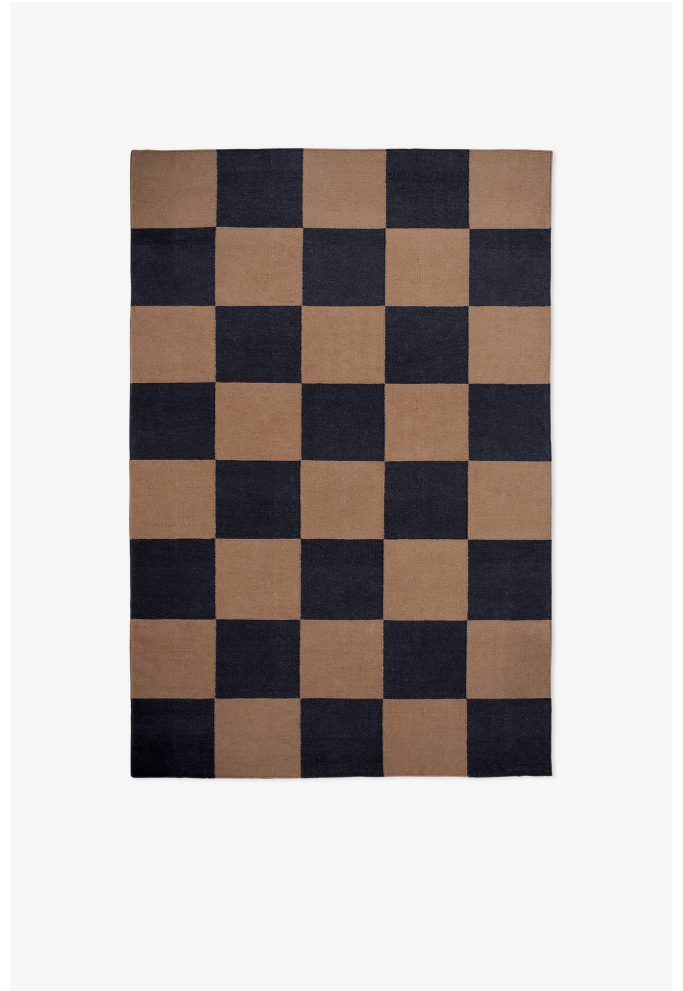

# NORDIC KNOTS

## SQUARE - TOBACCO - 140X200 CM

Square: the epitome of contemporary cool with an eclectic twist. This graphic flat weave rug, crafted from the finest New Zealand wool, effortlessly enhances any space—whether a sleek urban loft or a charming country home. Available in an array of captivating colors. Tobacco: Rich and nostalgic, bringing warmth and depth to your decor.

**COLORS:** Brown, Leo/Yellow, Green/Pink, Red/Orange, Blue/Coral, Black/Cream, Green, Sand, Yellow, Chestnut/Black, Walnut, Pink