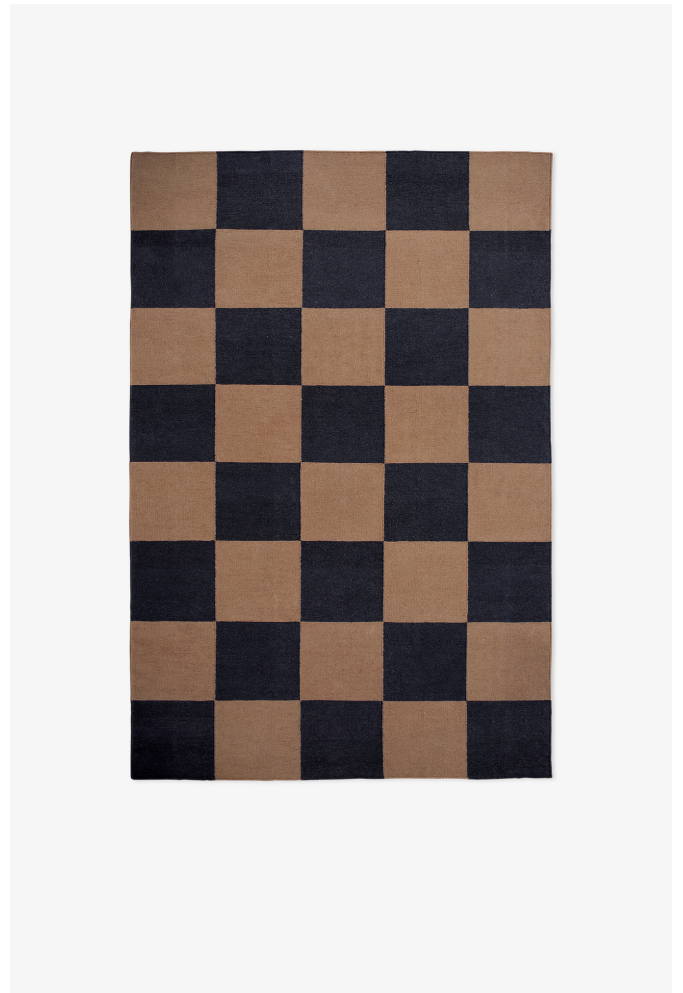

NORDIC KNOTS

SQUARE - TOBACCO - 140X200 CM

Square: the epitome of contemporary cool with an eclectic twist. This graphic flat weave rug, crafted from the finest New Zealand wool, effortlessly enhances any space—whether a sleek urban loft or a charming country home. Available in an array of captivating colors. Tobacco: Rich and nostalgic, bringing warmth and depth to your decor.

COLORS: Brown, Leo/Yellow, Green/Pink, Red/Orange, Blue/Coral, Black/Cream, Green, Sand, Yellow, Chestnut/Black, Walnut, Pink

SIZES:

75x250 cm
140x200 cm
170x240 cm
200x300 cm
250x350 cm

PRICES:

€295
€395
€595
€895
€1 295