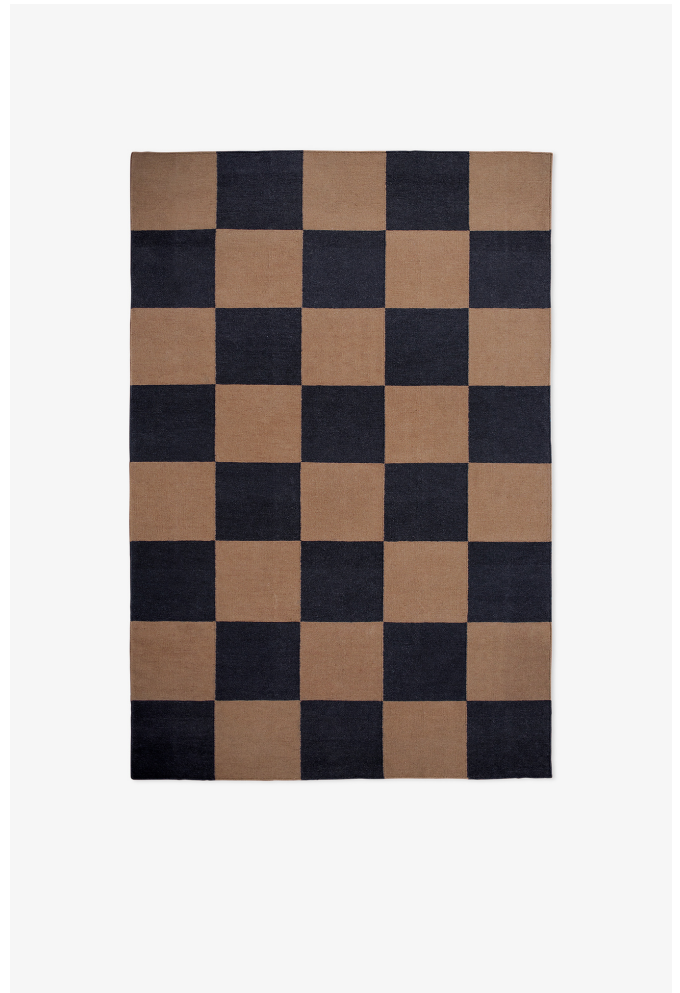

NORDIC KNOTS

SQUARE - TOBACCO - 140X200 CM

Square: the epitome of contemporary cool with an eclectic twist. This graphic flat weave rug, crafted from the finest New Zealand wool, effortlessly enhances any space—whether a sleek urban loft or a charming country home. Available in an array of captivating colors. Tobacco: Rich and nostalgic, bringing warmth and depth to your decor.

COLORS: Brown, Leo/Yellow, Green/Pink, Red/Orange, Blue/Coral, Black/Cream, Green, Sand, Yellow, Chestnut/Black, Walnut, Pink

SIZES:

75x250 cm

75x350 cm

140x200 cm

170x240 cm

200x300 cm

250x350 cm