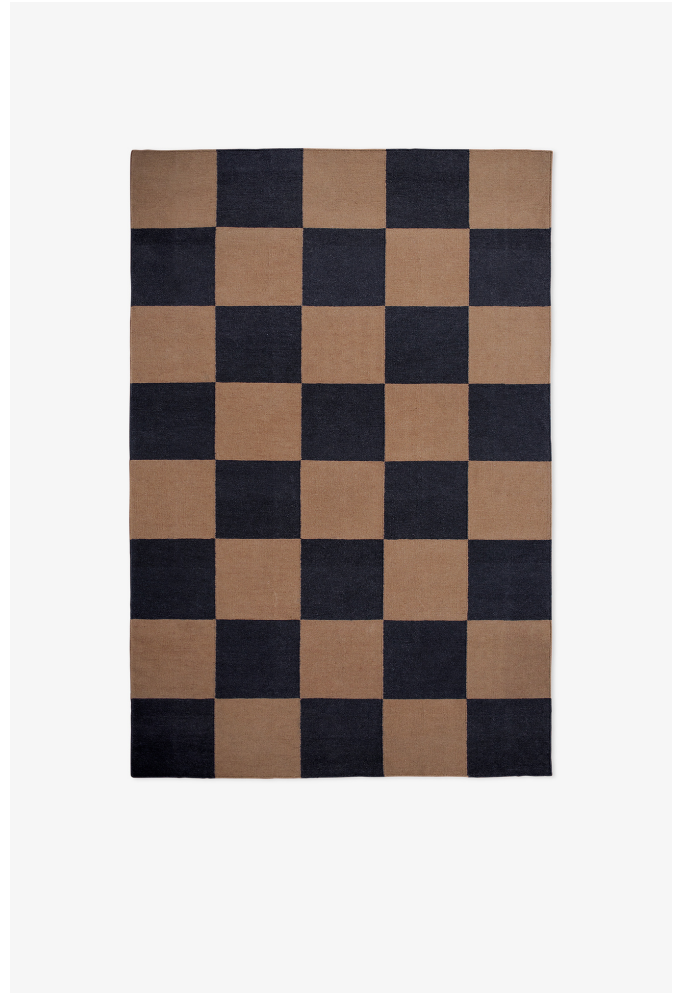

NORDIC KNOTS

SQUARE - TOBACCO - 140X200 CM

Square: the epitome of contemporary cool with an eclectic twist. This graphic flat weave rug, crafted from the finest New Zealand wool, effortlessly enhances any space—whether a sleek urban loft or a charming country home. Available in an array of captivating colors. Tobacco: Rich and nostalgic, bringing warmth and depth to your decor.

COLORS: Brown, Green, Red, Blue, White, Yellow, Pink

SIZES:

75x250 cm
140x200 cm
170x240 cm
200x300 cm
250x350 cm

PRICES:

€295
€395
€595
€895
€1 295