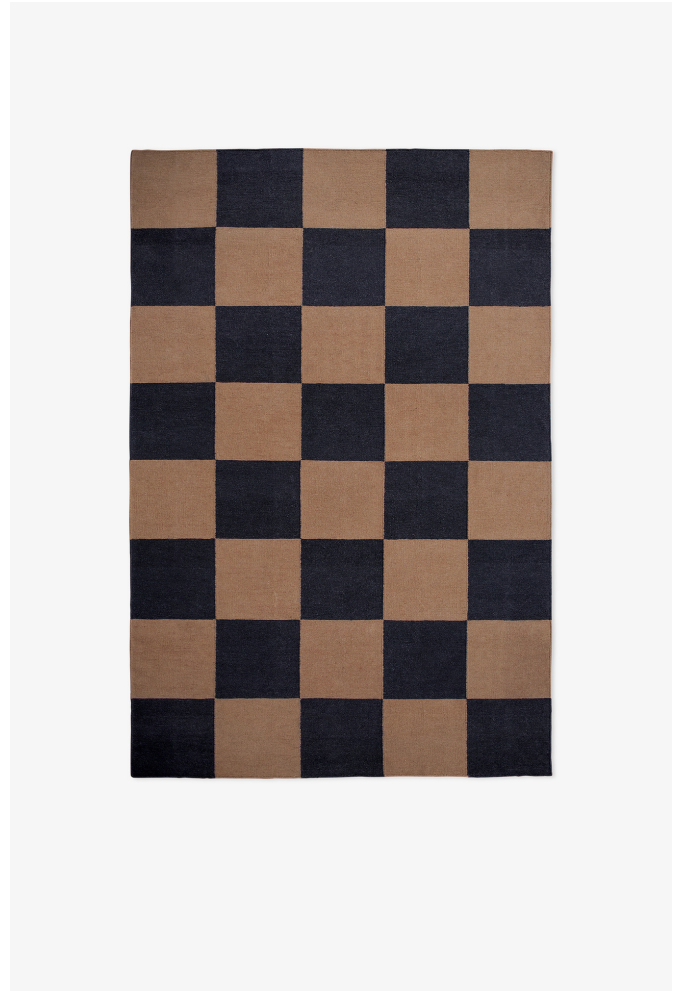

NORDIC KNOTS

SQUARE - TOBACCO - 140X200 CM

Square: the epitome of contemporary cool with an eclectic twist. This graphic flat weave rug, crafted from the finest New Zealand wool, effortlessly enhances any space—whether a sleek urban loft or a charming country home. Available in an array of captivating colors. Tobacco: Rich and nostalgic, bringing warmth and depth to your decor.

COLORS: Brown, Green, Red, Blue, White, Yellow, Pink

SIZES:

75x250 cm
140x200 cm
170x240 cm
200x300 cm
250x350 cm

PRICES:

€295
€395
€595
€895
€1 295